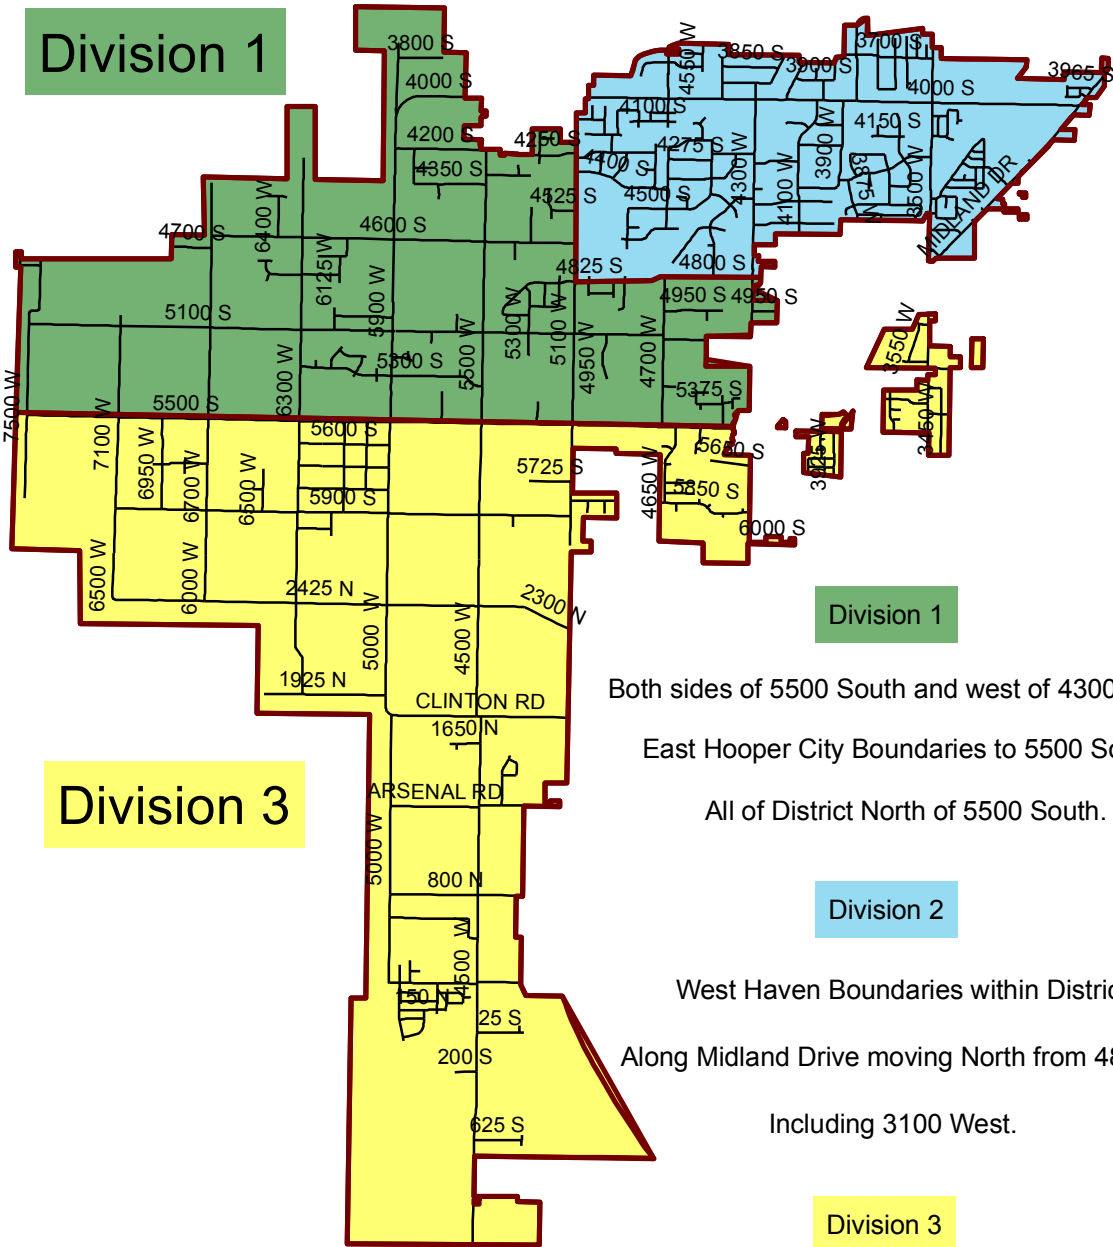

Voting Divisions

Division 2

Division 1

Division 1

Both sides of 5500 South and west of 4300 West.
 East Hooper City Boundaries to 5500 South.
 All of District North of 5500 South.

Division 2

West Haven Boundaries within District.
 Along Midland Drive moving North from 4800 South.
 Including 3100 West.

Division 3

West Point, Roy and Unincorp. Davis Co.
 All of District south of 5500 South
 5500 South moving east from 4300 West.